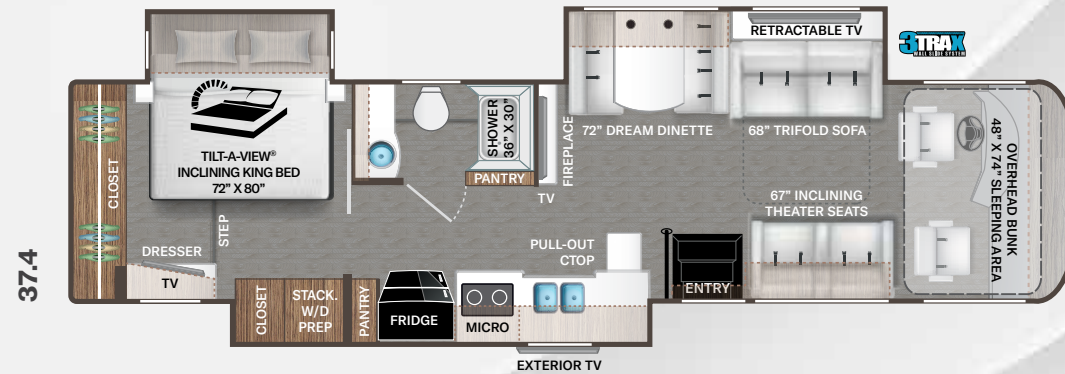

Floor Plans