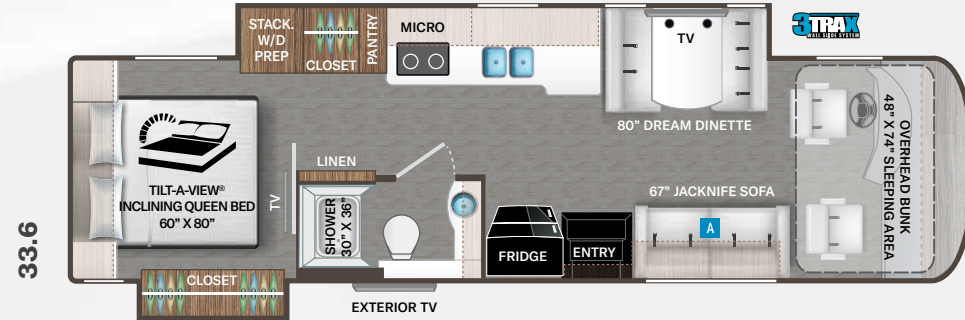

Floor Plans