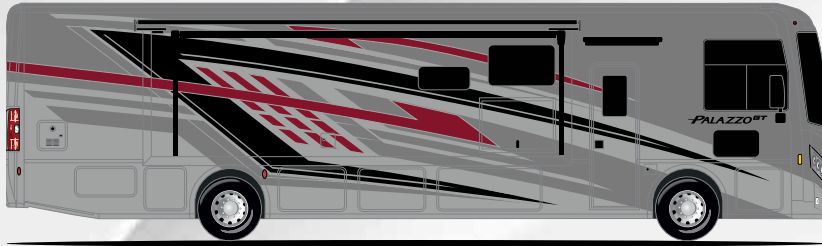

Exteriors

BILTMORE