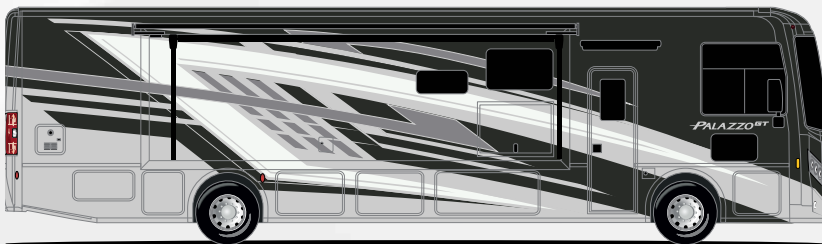

PACIFIC COAST

TORINO