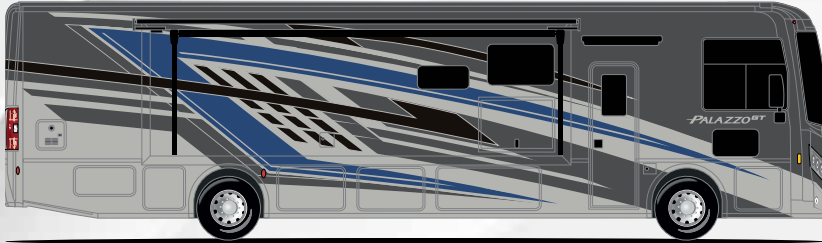

BILTMORE

HATTERAS