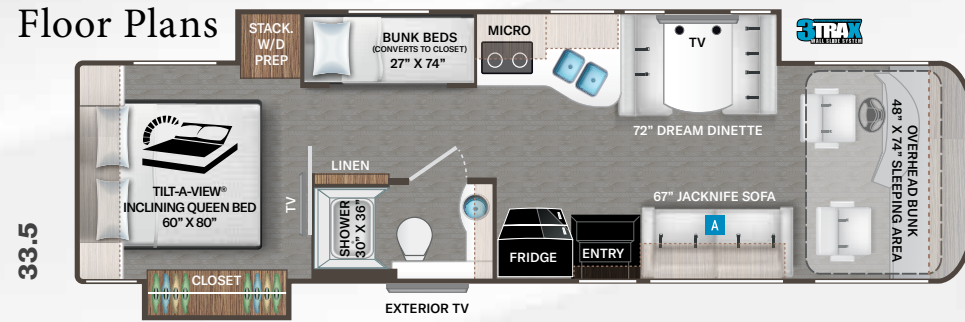

Floor Plans