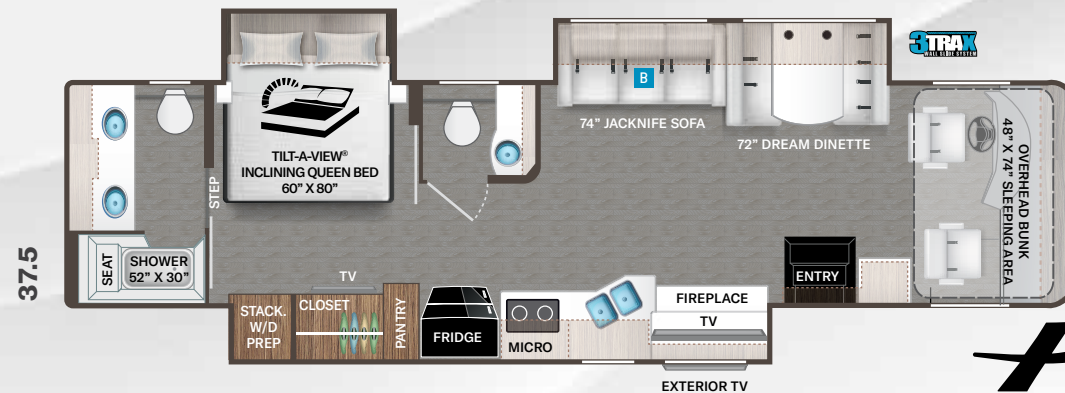

Floor Plans